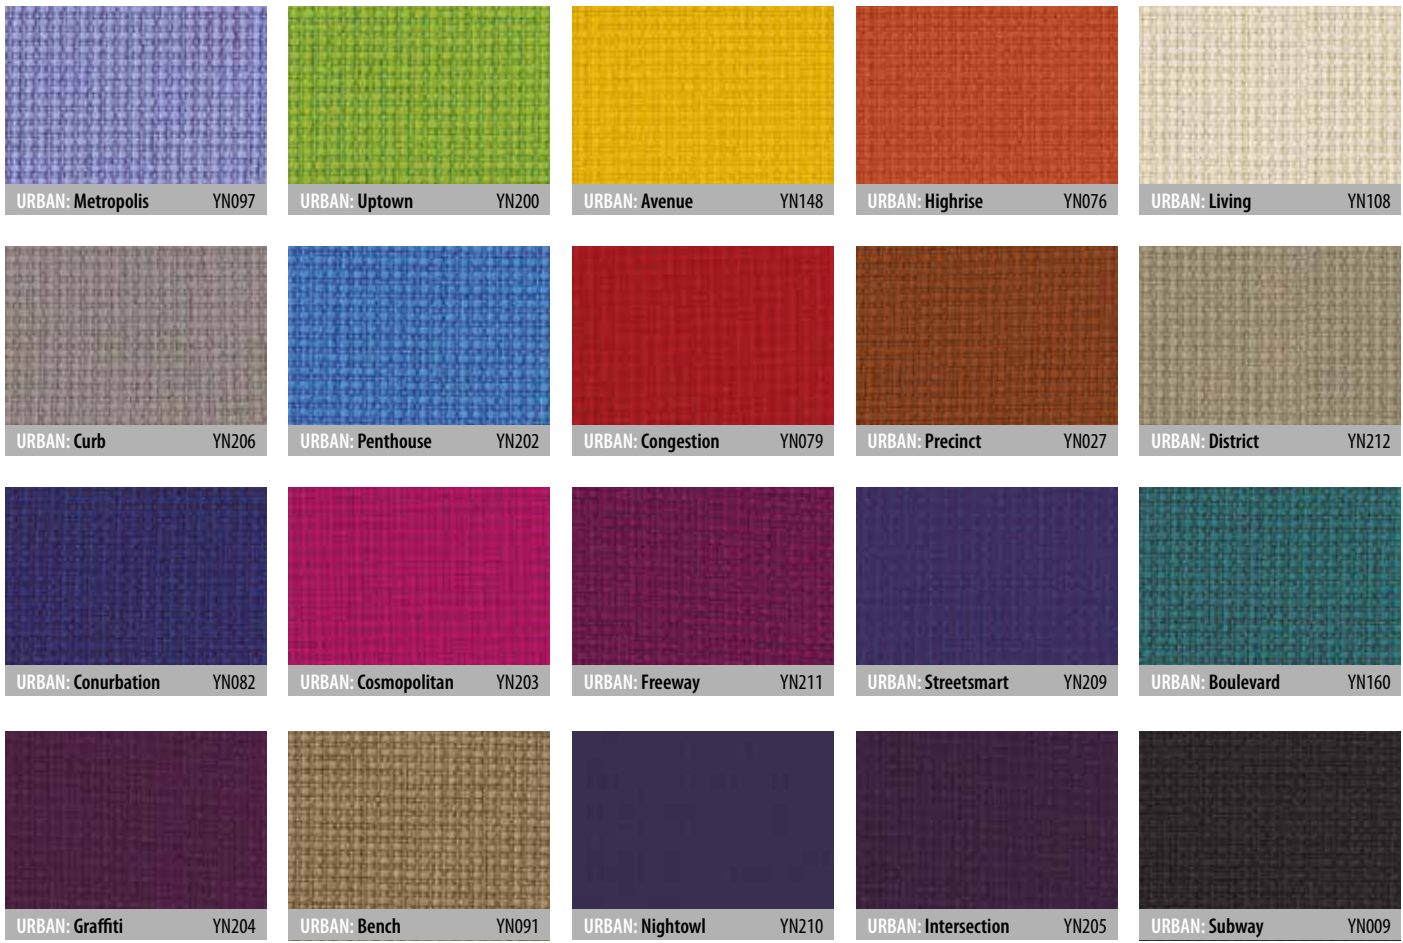

SEATING FABRICS URBAN PLUS | GROUP B (full swatch card available on request)

SEATING FABRICS X2 | GROUP C (full swatch card available on request)

Due to the limitations of the printing process colours may not be 100% accurate, please request samples.

Due to the limitations of the printing process colours may not be 100% accurate, please request samples.