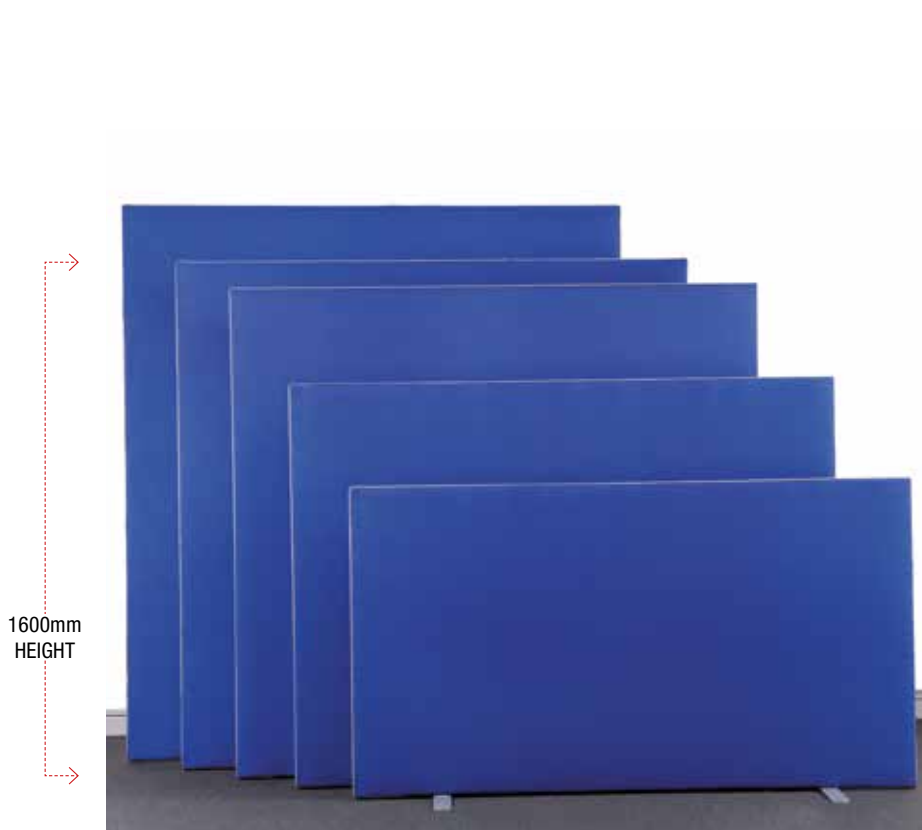

Freestanding Floor Screen - 1600mm HIGH

Code: HS816

Description

Freestanding screens are a versatile range of office screens that are functional and stylish. Finished with a choice of silver or graphite trim on each side and along the top.

[ALL SCREENS ARE MADE TO ORDER - Trim colour must be specified at time of ordering].

Features

- 2 metal feet in silver or graphite are supplied with every screen.
- 35mm thick and pinable on both sides.
- Available in 5 heights, 8 widths (except 1800x1800 fabric not available)

Dimensions (mm)

WIDTH 800
HEIGHT 1600

Colour Options

Choose from a variety of colours from the **CAMIRA FABRIC RANGE**

Warranty/Certificates