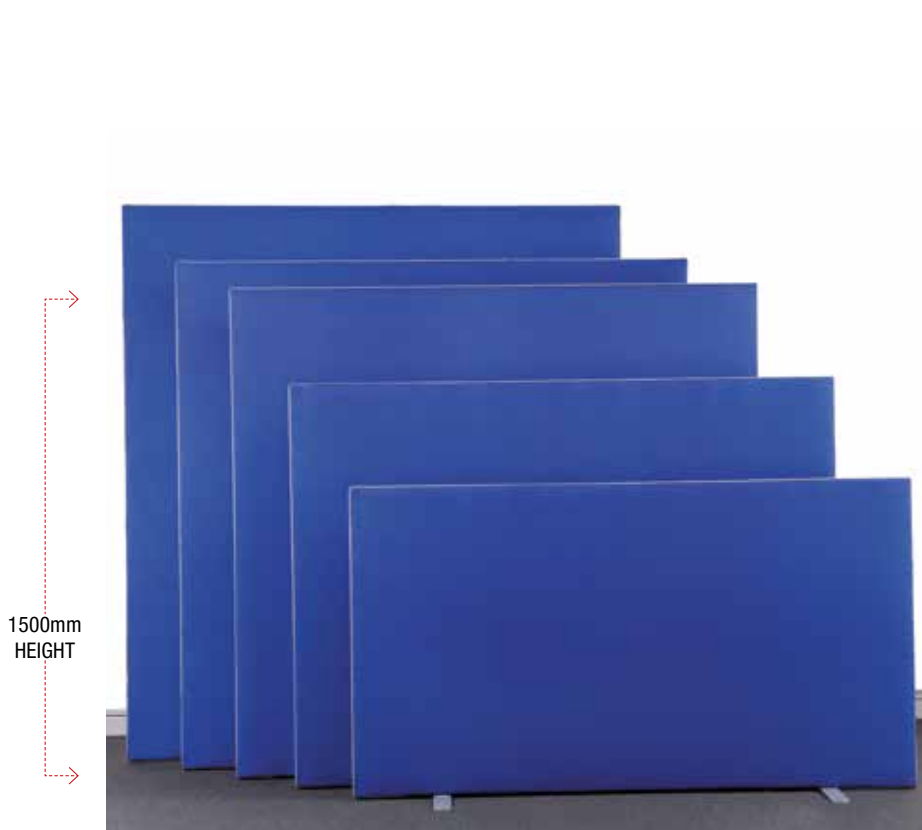

Freestanding Floor Screen - 1500mm HIGH

Code: HS815

(Metal feet silver or graphite)

Description

Freestanding screens are a versatile range of office screens that are functional and stylish. Finished with a choice of silver or graphite trim on each side and along the top.

[ALL SCREENS ARE MADE TO ORDER - Trim colour must be specified at time of ordering].

Features

- 2 metal feet in silver or graphite are supplied with every screen.
- 35mm thick and pinable on both sides.
- Available in 5 heights, 8 widths (except 1800x1800 fabric not available)

Dimensions (mm)

WIDTH 800
HEIGHT 1500

Colour Options

Choose from a variety of colours from the CAMIRA FABRIC RANGE

Warranty/Certificates