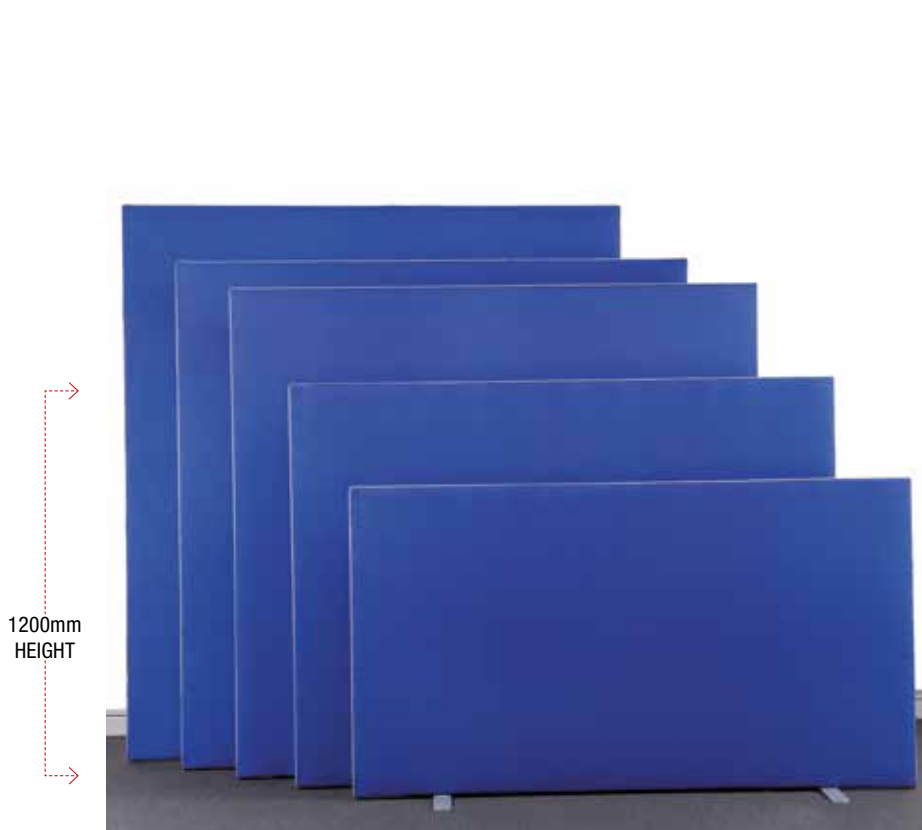

Freestanding Floor Screen - 1200mm HIGH

Code: HS812

Description

Freestanding screens are a versatile range of office screens that are functional and stylish. Finished with a choice of silver or graphite trim on each side and along the top.

[ALL SCREENS ARE MADE TO ORDER - Trim colour must be specified at time of ordering].

Features

- 2 metal feet in silver or graphite are supplied with every screen.
- 35mm thick and pinable on both sides.
- Available in 5 heights, 8 widths (except 1800x1800 fabric not available)

Dimensions (mm)

WIDTH 800
HEIGHT 1200

Colour Options

Warranty/Certificates