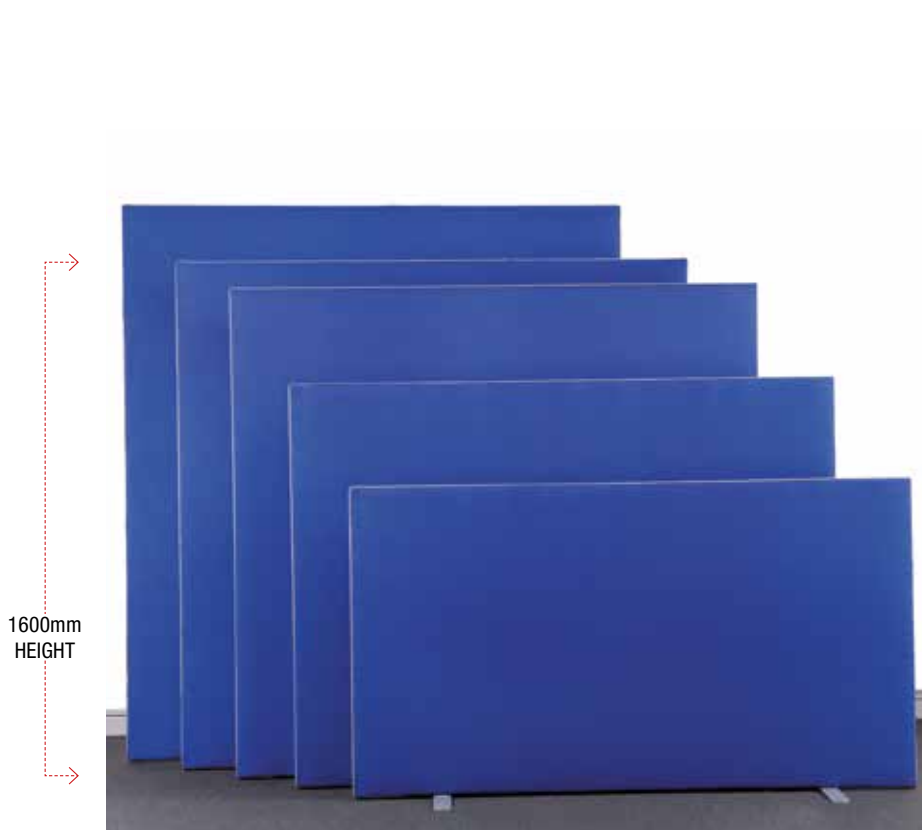

Freestanding Floor Screen - 1600mm HIGH

Code: HS616

(Metal feet silver or graphite)

Description

Freestanding screens are a versatile range of office screens that are functional and stylish. Finished with a choice of silver or graphite trim on each side and along the top.

[ALL SCREENS ARE MADE TO ORDER - Trim colour must be specified at time of ordering].

Features

- 2 metal feet in silver or graphite are supplied with every screen.
- 35mm thick and pinable on both sides.
- Available in 5 heights, 8 widths (except 1800x1800 fabric not available)

Dimensions (mm)

WIDTH 600
HEIGHT 1600

Colour Options

Choose from a variety of colours from the **CAMIRA FABRIC RANGE**

Warranty/Certificates