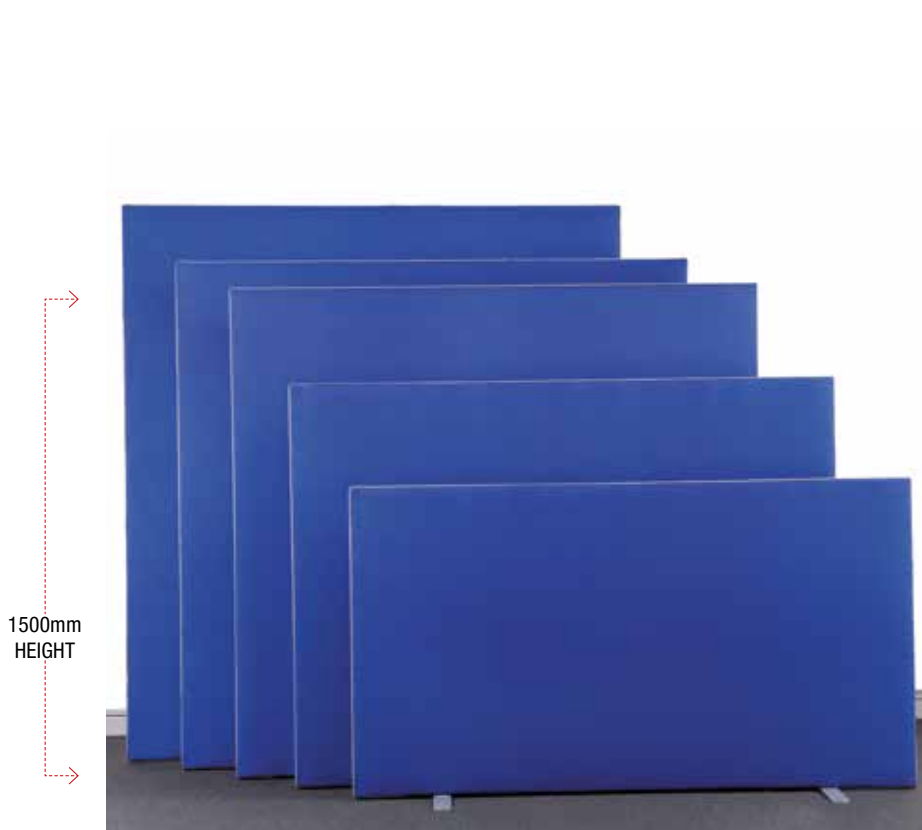

Freestanding Floor Screen - 1500mm HIGH

Code: HS615

(Metal feet silver or graphite)

Description

Freestanding screens are a versatile range of office screens that are functional and stylish. Finished with a choice of silver or graphite trim on each side and along the top.

[ALL SCREENS ARE MADE TO ORDER - Trim colour must be specified at time of ordering].

Features

- 2 metal feet in silver or graphite are supplied with every screen.
- 35mm thick and pinable on both sides.
- Available in 5 heights, 8 widths (except 1800x1800 fabric not available)

Dimensions (mm)

WIDTH 600
HEIGHT 1500

Colour Options

Choose from a variety of colours from the **CAMIRA FABRIC RANGE**

Warranty/Certificates