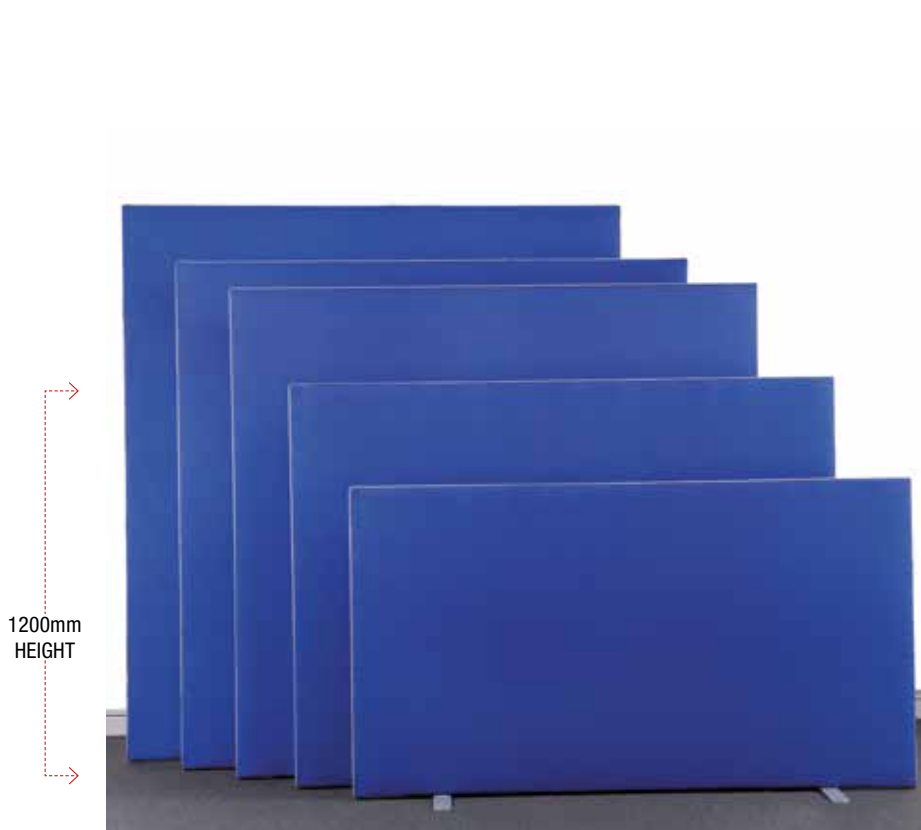

Freestanding Floor Screen - 1200mm HIGH

Code: HS612

(Metal feet silver or graphite)

Description

Freestanding screens are a versatile range of office screens that are functional and stylish. Finished with a choice of silver or graphite trim on each side and along the top.

[ALL SCREENS ARE MADE TO ORDER - Trim colour must be specified at time of ordering].

Features

- 2 metal feet in silver or graphite are supplied with every screen.
- 35mm thick and pinable on both sides.
- Available in 5 heights, 8 widths (except 1800x1800 fabric not available)

Dimensions (mm)

WIDTH 600
HEIGHT 1200

Colour Options

Warranty/Certificates