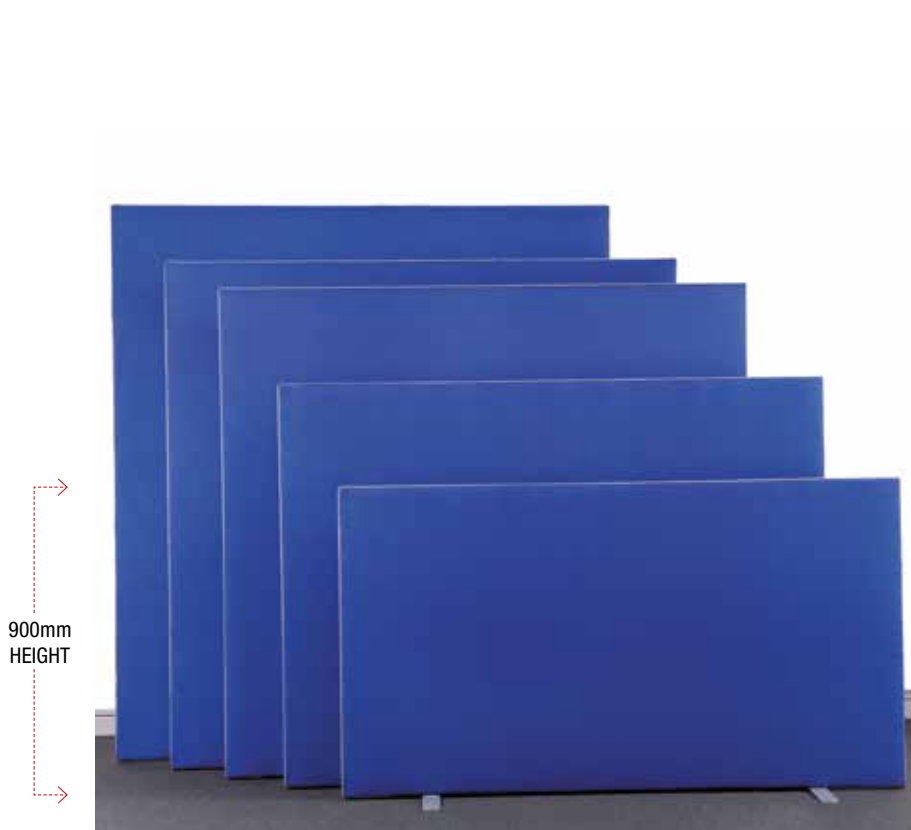

Freestanding Floor Screen - 900mm HIGH

Code: HS609

(Metal feet silver or graphite)

Description

Freestanding screens are a versatile range of office screens that are functional and stylish. Finished with a choice of silver or graphite trim on each side and along the top.

[ALL SCREENS ARE MADE TO ORDER - Trim colour must be specified at time of ordering].

Features

- 2 metal feet in silver or graphite are supplied with every screen.
- 35mm thick and pinable on both sides.
- Available in 5 heights, 8 widths (except 1800x1800 fabric not available)

Dimensions (mm)

WIDTH 600
HEIGHT 900

Colour Options

Choose from a variety of colours from the CAMIRA FABRIC RANGE

Warranty/Certificates