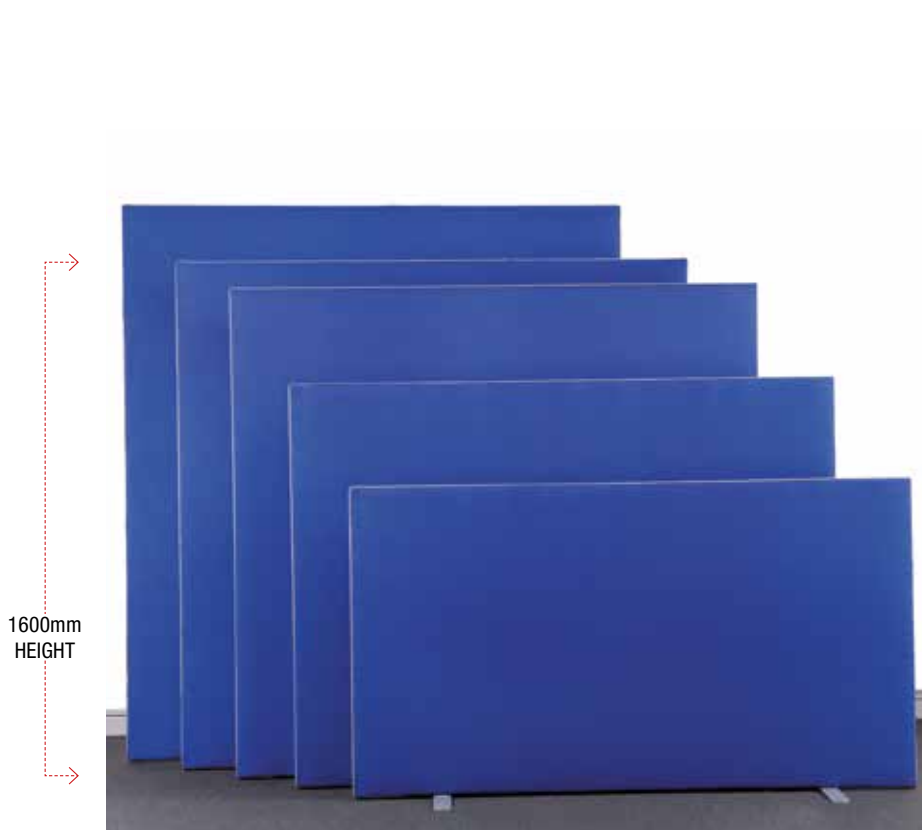

Freestanding Floor Screen - 1600mm HIGH

Code: HS1816

Description

Freestanding screens are a versatile range of office screens that are functional and stylish. Finished with a choice of silver or graphite trim on each side and along the top.

[ALL SCREENS ARE MADE TO ORDER - Trim colour must be specified at time of ordering].

Features

- 2 metal feet in silver or graphite are supplied with every screen.
- 35mm thick and pinable on both sides.
- Available in 5 heights, 8 widths (except 1800x1800 fabric not available)

Dimensions (mm)

WIDTH 1800
HEIGHT 1600

Colour Options

Choose from a variety of colours from the **CAMIRA FABRIC RANGE**

Warranty/Certificates