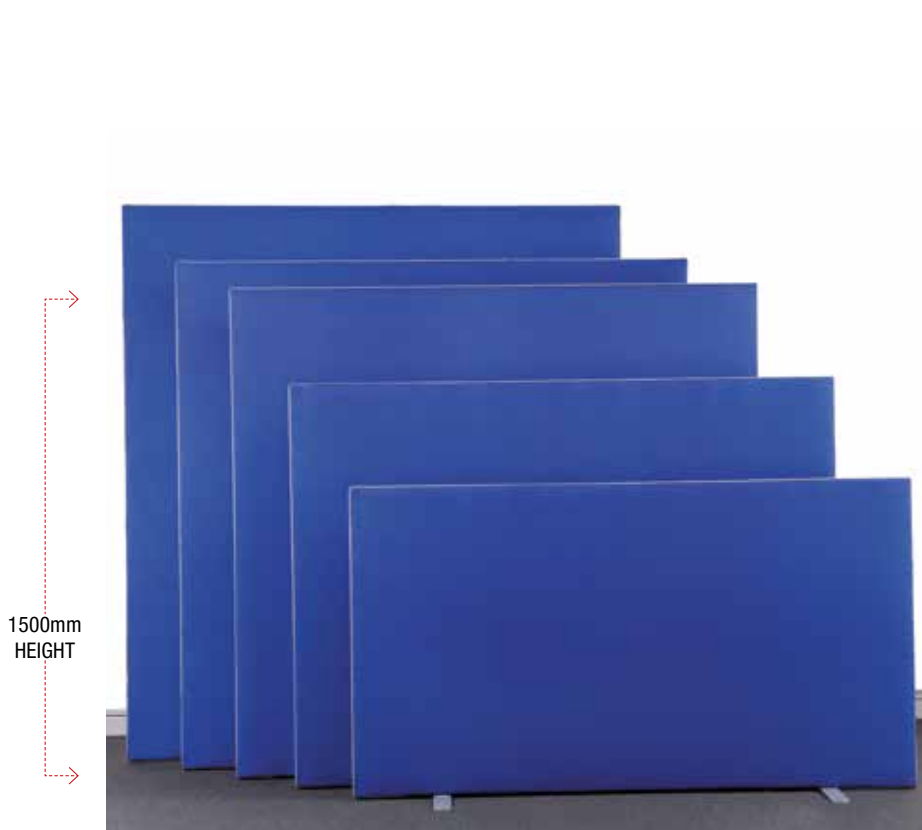

Freestanding Floor Screen - 1500mm HIGH

Code: HS1815

Description

Freestanding screens are a versatile range of office screens that are functional and stylish. Finished with a choice of silver or graphite trim on each side and along the top.

[ALL SCREENS ARE MADE TO ORDER - Trim colour must be specified at time of ordering].

Features

- 2 metal feet in silver or graphite are supplied with every screen.
- 35mm thick and pinable on both sides.
- Available in 5 heights, 8 widths (except 1800x1800 fabric not available)

Dimensions (mm)

WIDTH 1800
HEIGHT 1500

Colour Options

Choose from a variety of colours from the CAMIRA FABRIC RANGE

Warranty/Certificates