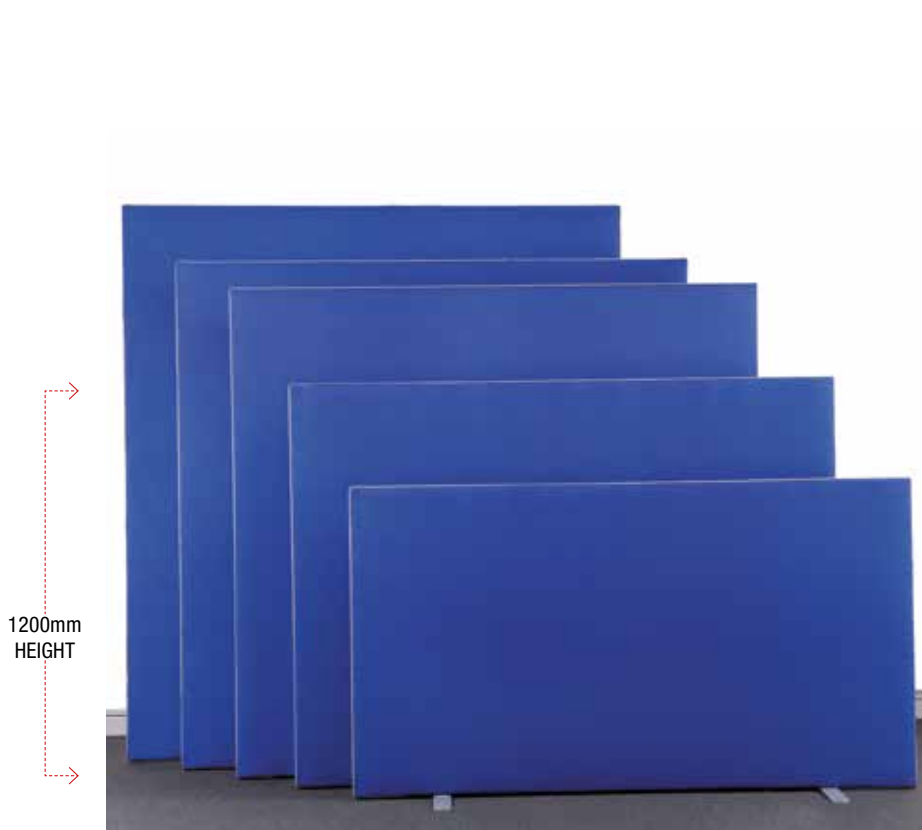

Freestanding Floor Screen - 1200mm HIGH

Code: HS1812

Description

Freestanding screens are a versatile range of office screens that are functional and stylish. Finished with a choice of silver or graphite trim on each side and along the top.

[ALL SCREENS ARE MADE TO ORDER - Trim colour must be specified at time of ordering].

Features

- 2 metal feet in silver or graphite are supplied with every screen.
- 35mm thick and pinable on both sides.
- Available in 5 heights, 8 widths (except 1800x1800 fabric not available)

Dimensions (mm)

WIDTH 1800
HEIGHT 1200

Colour Options

Warranty/Certificates