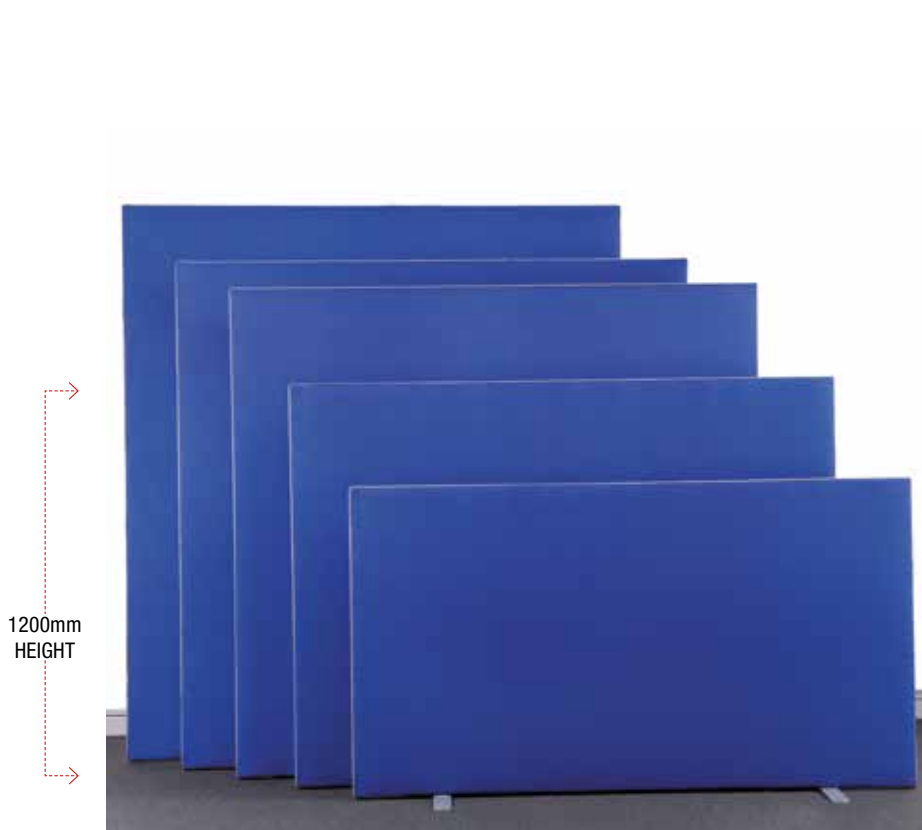

Freestanding Floor Screen - 1200mm HIGH Code: HS1612

(Metal feet silver or graphite)

Description

Freestanding screens are a versatile range of office screens that are functional and stylish. Finished with a choice of silver or graphite trim on each side and along the top.

[ALL SCREENS ARE MADE TO ORDER - Trim colour must be specified at time of ordering].

Features

- 2 metal feet in silver or graphite are supplied with every screen.
- 35mm thick and pinable on both sides.
- Available in 5 heights, 8 widths (except 1800x1800 fabric not available)

Dimensions (mm)

WIDTH 1600
HEIGHT 1200

Colour Options

Choose from a variety of colours from the **CAMIRA FABRIC RANGE**

Warranty/Certificates