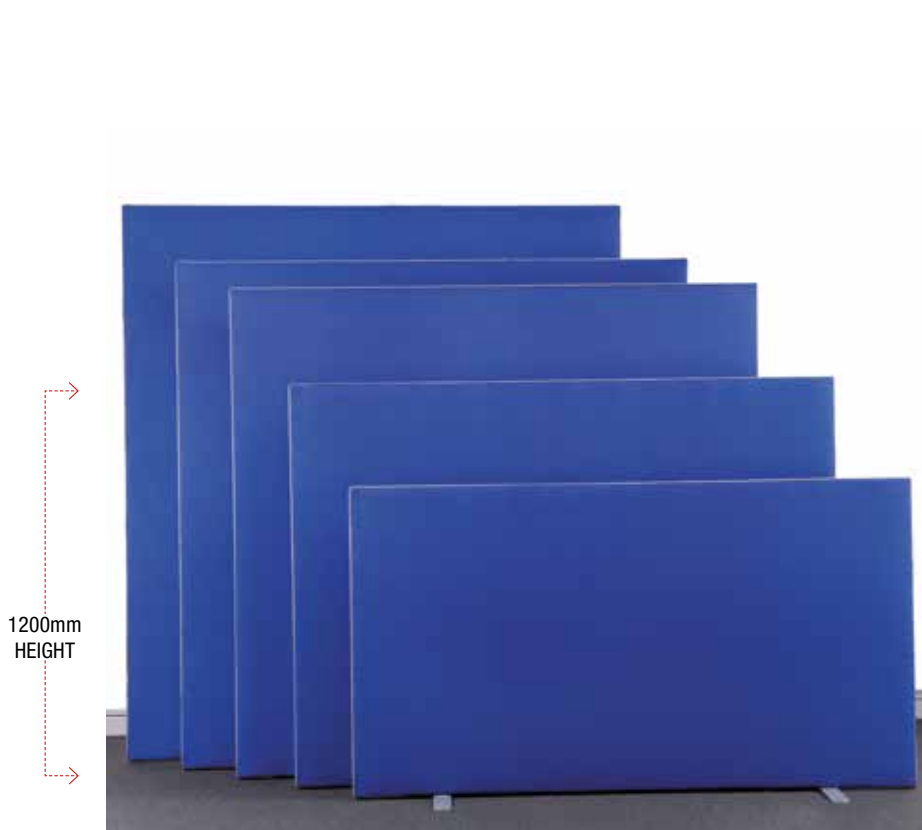

Freestanding Floor Screen - 1200mm HIGH

Code: HS1512

(Metal feet silver or graphite)

Description

Freestanding screens are a versatile range of office screens that are functional and stylish. Finished with a choice of silver or graphite trim on each side and along the top.

[ALL SCREENS ARE MADE TO ORDER - Trim colour must be specified at time of ordering].

Features

- 2 metal feet in silver or graphite are supplied with every screen.
- 35mm thick and pinable on both sides.
- Available in 5 heights, 8 widths (except 1800x1800 fabric not available)

Dimensions (mm)

WIDTH 1500
HEIGHT 1200

Colour Options

Warranty/Certificates