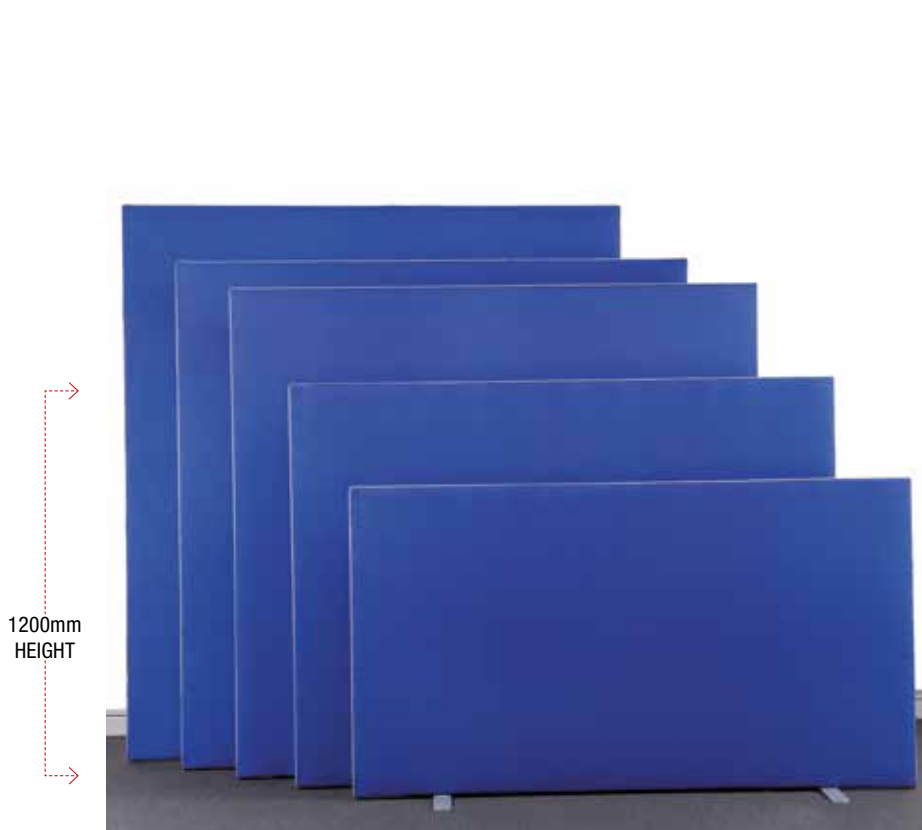

Freestanding Floor Screen - 1200mm HIGH

Code: HS1412

(Metal feet silver or graphite)

Description

Freestanding screens are a versatile range of office screens that are functional and stylish. Finished with a choice of silver or graphite trim on each side and along the top.

[ALL SCREENS ARE MADE TO ORDER - Trim colour must be specified at time of ordering].

Features

- 2 metal feet in silver or graphite are supplied with every screen.
- 35mm thick and pinable on both sides.
- Available in 5 heights, 8 widths (except 1800x1800 fabric not available)

Dimensions (mm)

WIDTH 1400
HEIGHT 1200

Colour Options

Warranty/Certificates