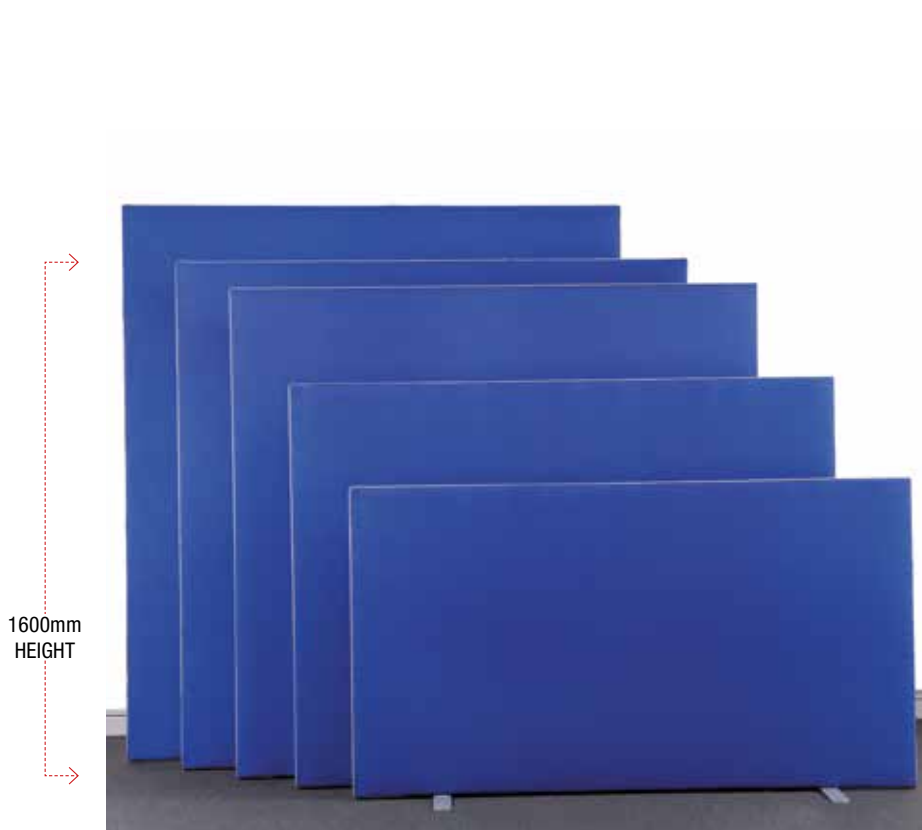

Freestanding Floor Screen - 1600mm HIGH

Code: HS1216

Description

Freestanding screens are a versatile range of office screens that are functional and stylish. Finished with a choice of silver or graphite trim on each side and along the top.

[ALL SCREENS ARE MADE TO ORDER - Trim colour must be specified at time of ordering].

Features

- 2 metal feet in silver or graphite are supplied with every screen.
- 35mm thick and pinable on both sides.
- Available in 5 heights, 8 widths (except 1800x1800 fabric not available)

Dimensions (mm)

WIDTH 1200
HEIGHT 1600

Colour Options

Warranty/Certificates