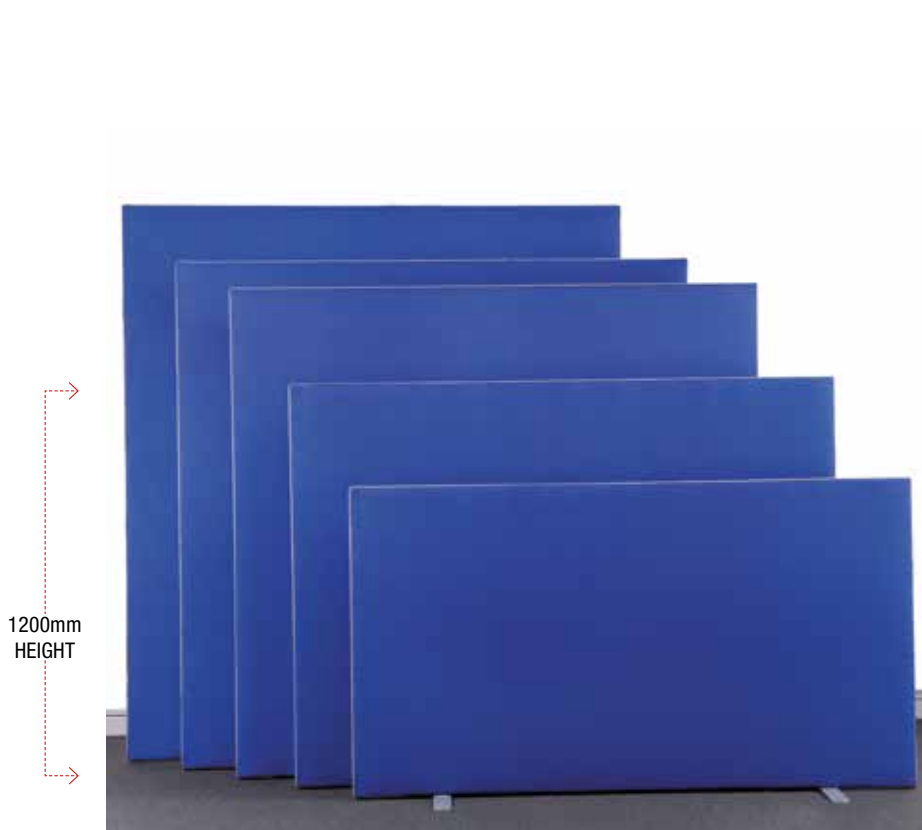

Freestanding Floor Screen - 1200mm HIGH

Code: HS1212

Description

Freestanding screens are a versatile range of office screens that are functional and stylish. Finished with a choice of silver or graphite trim on each side and along the top.

[ALL SCREENS ARE MADE TO ORDER - Trim colour must be specified at time of ordering].

Features

- 2 metal feet in silver or graphite are supplied with every screen.
- 35mm thick and pinable on both sides.
- Available in 5 heights, 8 widths (except 1800x1800 fabric not available)

Dimensions (mm)

WIDTH 1200
HEIGHT 1200

Colour Options

Warranty/Certificates