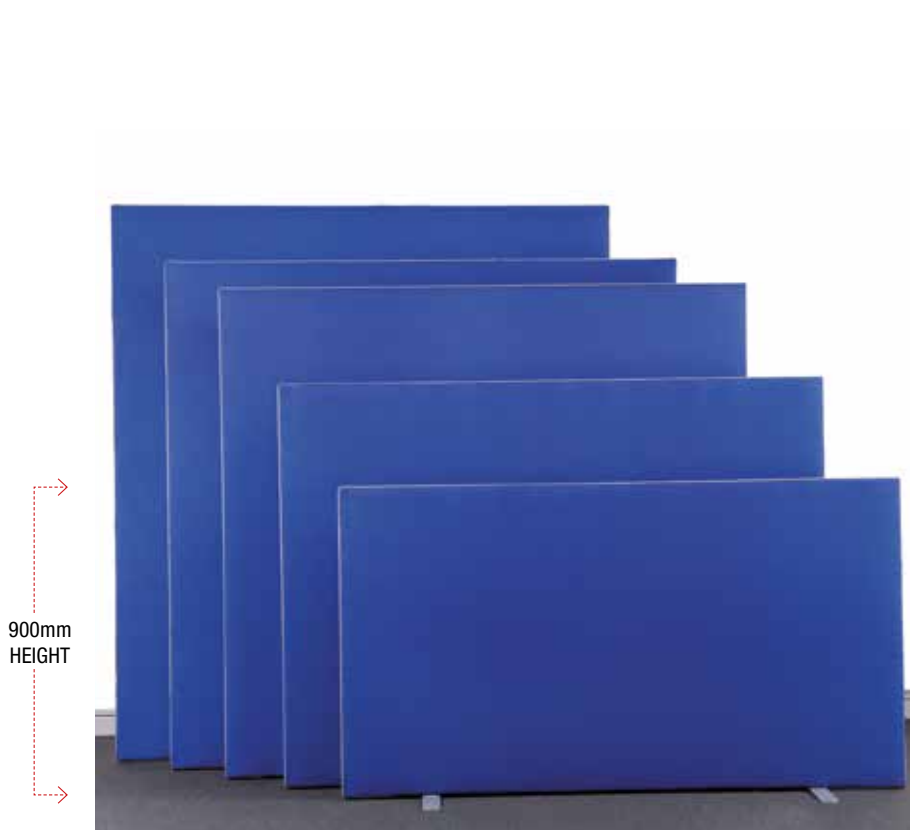

## Freestanding Floor Screen - 900mm HIGH

**Code: HS1209**

(Metal feet silver or graphite)

### Description

Freestanding screens are a versatile range of office screens that are functional and stylish. Finished with a choice of silver or graphite trim on each side and along the top.

[ALL SCREENS ARE MADE TO ORDER - Trim colour must be specified at time of ordering].

### Features

- 2 metal feet in silver or graphite are supplied with every screen.
- 35mm thick and pinable on both sides.
- Available in 5 heights, 8 widths (except 1800x1800 fabric not available)

### Dimensions (mm)

WIDTH 1200  
HEIGHT 900