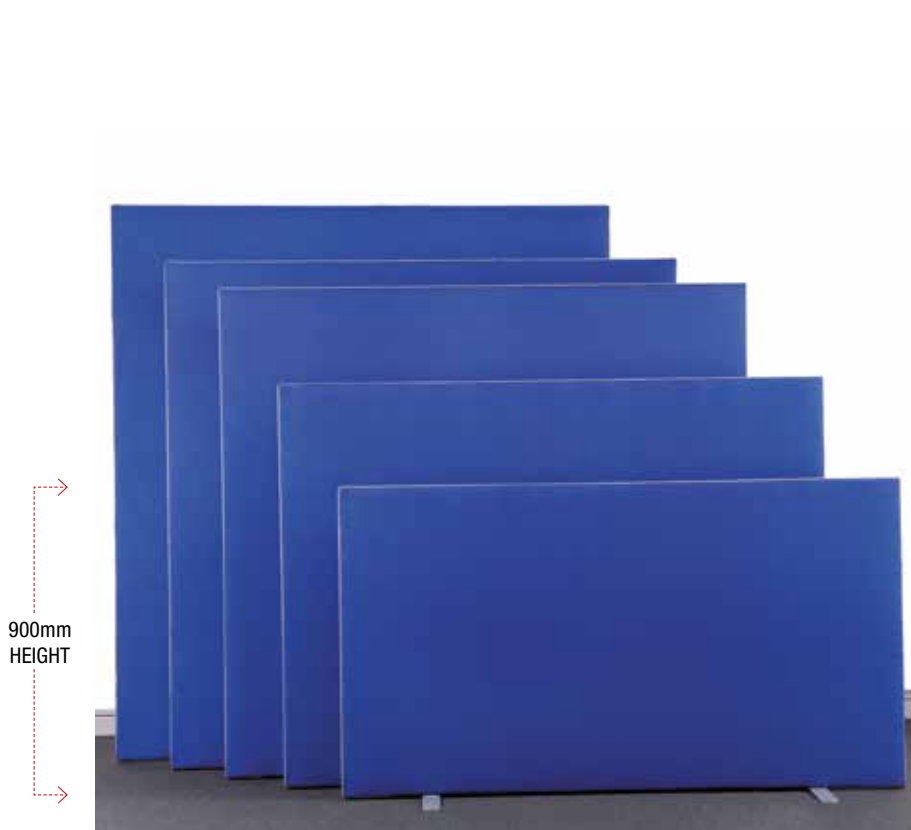

Freestanding Floor Screen - 900mm HIGH

Code: HS1009

(Metal feet silver or graphite)

Description

Freestanding screens are a versatile range of office screens that are functional and stylish. Finished with a choice of silver or graphite trim on each side and along the top.

[ALL SCREENS ARE MADE TO ORDER - Trim colour must be specified at time of ordering].

Features

- 2 metal feet in silver or graphite are supplied with every screen.
- 35mm thick and pinable on both sides.
- Available in 5 heights, 8 widths (except 1800x1800 fabric not available)

Dimensions (mm)

WIDTH 1000
HEIGHT 900

Colour Options

Choose from a variety of colours from the CAMIRA FABRIC RANGE

Warranty/Certificates