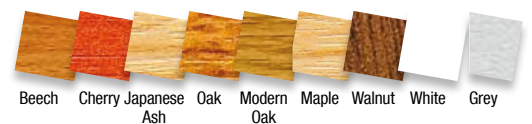

### Description

Coffee table with steel frame. Square 25mm bolt on legs.

### Colour Options