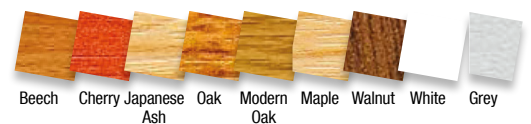

Wave Desk 1400mm
Code: GWV14 (L/R)

Description

1400 wave desk with double upright silver cantilever legs. Frames complete with adjustable feet. Left or right hand available, please specify (right hand shown).

Features

- A choice of 18 or 25mm thick desk top.
- 2 cable ports on desk top.

Dimensions (mm)

WIDTH 1400
DEPTH 1000/800
HEIGHT 740

Colour Options

Warranty/Certificates