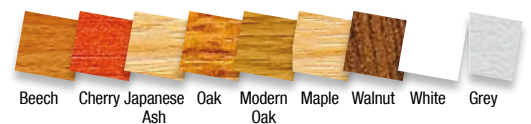

Wave Desk 1200mm
Code: GWV12 (L/R)

Description

1200 wave desk with double upright silver cantilever legs. Frames complete with adjustable feet. Left or right hand available, please specify (right hand shown).

Features

- A choice of 18 or 25mm thick desk top.
- 2 cable ports on desk top.

Dimensions (mm)

WIDTH 1200
DEPTH 1000/800
HEIGHT 740

Colour Options

Warranty/Certificates