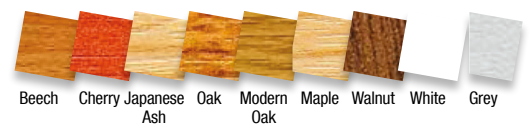

Colour Options

Warranty/Certificates