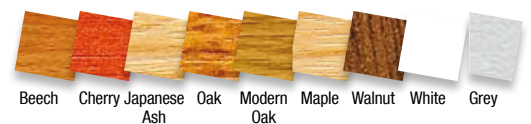

Features

- A choice of 18 or 25mm thick desk top.
- 3 cable ports on desk top.

Dimensions (mm)

WIDTH 1800/1200

DEPTH 800/600

HEIGHT 740

Colour Options

Warranty/Certificates