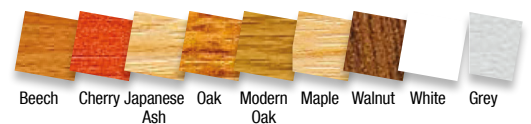

Features

- A choice of 18 or 25mm thick desk top.
- 3 cable ports on desk top.

Dimensions (mm)

WIDTH 1600/1200

DEPTH 800/600

HEIGHT 740

Colour Options

Warranty/Certificates