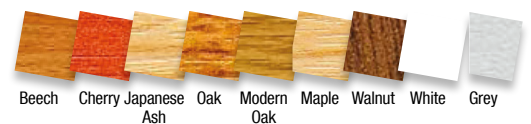

Features

- A choice of 18 or 25mm thick desk top.
- 3 cable ports on desk top.

Dimensions (mm)

WIDTH 1400/1200

DEPTH 800/600

HEIGHT 740

Colour Options

Warranty/Certificates