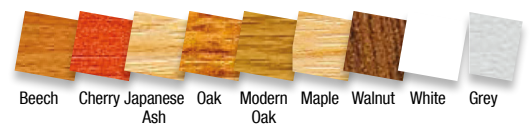


Two Door Wooden Cupboard 740mm high
Code: GCUP740

Description

Two door wooden cupboard with silver handles. Locking with 2 keys.

Dimensions (mm)

WIDTH 800

DEPTH 410

HEIGHT 740

Colour Options

Features

- A choice of 18 or 25mm thick top.
- 1 adjustable shelf.

Warranty/Certificates