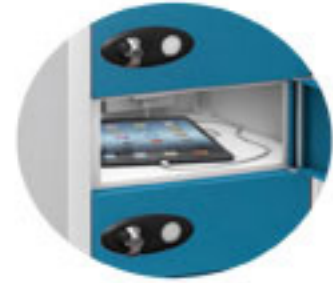

Laptop, tablet, device power or store

Charge and store all your devices confidently, safely and securely

100%

LAPBOX

Probe offer a comprehensive range of charging and storage lockers for a variety of smart devices. You can choose from **powered** or **non-powered**, mobile or static, there's a smart device solution to suit your needs.

100%

TABBOX

Charging and storage lockers for smaller devices. You can choose from **powered** or **non-powered**, mobile or static, there's a smart device solution to suit your needs. All powered units are available with or without USB sockets. Windows are available on all units excluding single door options.

integral 2.1amp USB socket available

LAPBOX power or store

TABBOX power or store

four fresh door colours...